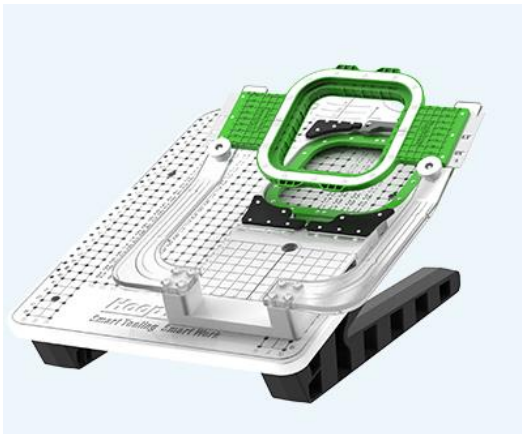

MaggieFrame®

MAGNETRAHMEN FÜR ALLE FABRIKATE

PAKETE

Starterpaket Bild 1 und 2
Station + Aufnahme + 5,5 inch Rahmen +
Universal Brustrahmenhalterung